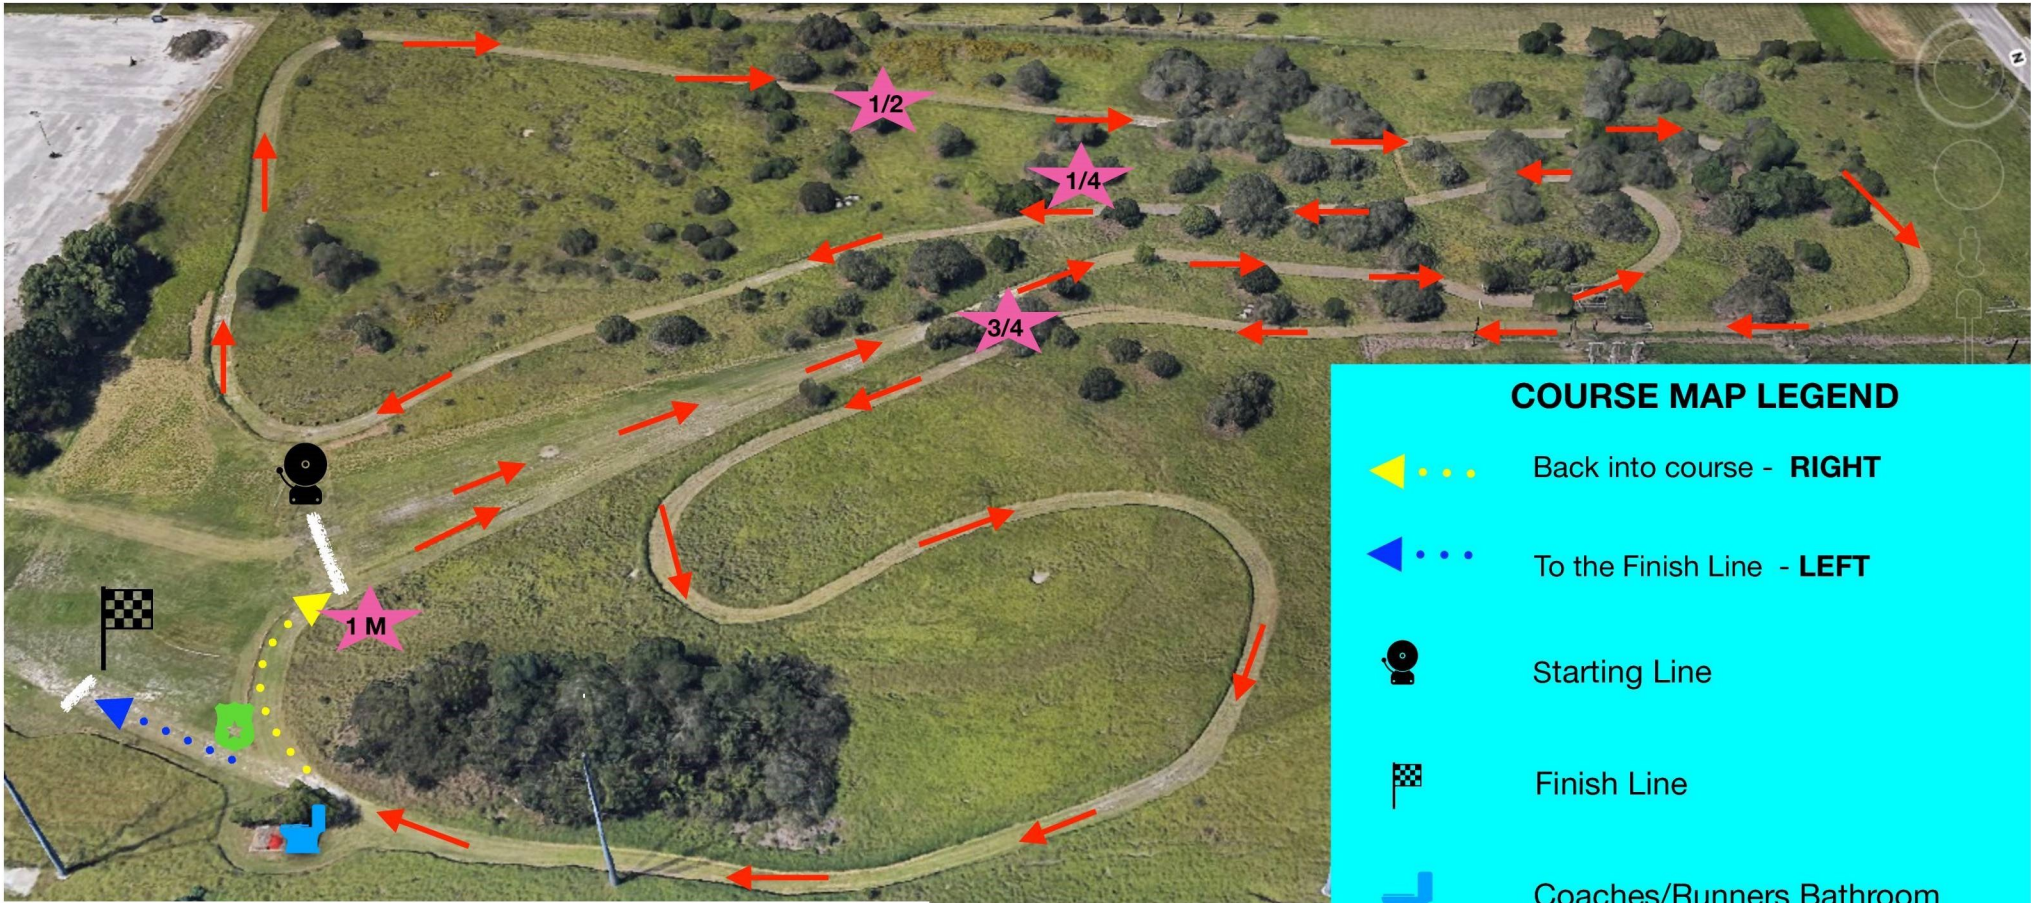

Angel Invite

10/10/2020

COURSE MAP LEGEND

- Back into course - **RIGHT**
- To the Finish Line - **LEFT**
- Starting Line
- Finish Line
- Coaches/Runners Bathroom
- Course Directional Arrows
- Course Marshall
- Distance Markers